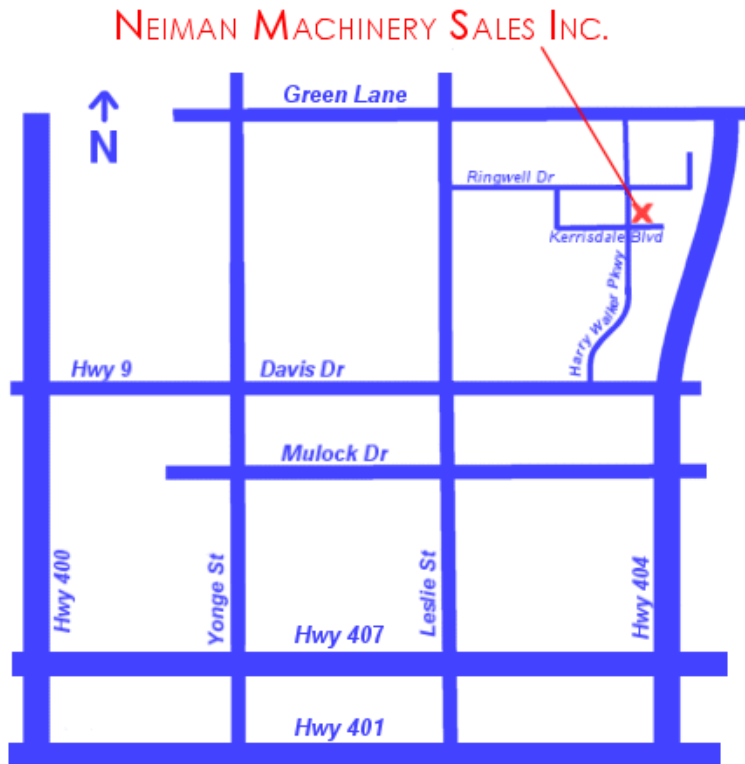

395 Harry Walker Parkway North, Unit #12 • Newmarket, Ontario, Canada, L3Y 7B3
Telephone: 905-715-7776 • Toll Free: 800-898-4106 • Facsimile: 905-715-7744

From Hwy 400

Traveling Hwy 400, either northbound or southbound exit at Highway # 9 (Newmarket/Orangeville Exit # 55). Take Highway # 9 east towards Newmarket (Approximately 10kms.) Hwy # 9 turns into Davis Drive at Newmarket. Continue east on Davis Drive to Harry Walker Pkwy. Turn left at the stoplight to go north on Harry Walker Parkway. Drive approximately 2 km to Kerrisdale. Turn right to go east on Kerrisdale and make a left at the first driveway. We are located at Unit #12.

From Hwy 404

Traveling Hwy 404, go north and exit at Davis Drive (Newmarket Exit # 51). Turn left at the stoplight to go west on Davis Drive. Turn right at the first stoplight to go north on Harry Walker Parkway. Drive approximately 2 km to Kerrisdale. Turn right to go east on Kerrisdale and make a left at the first driveway. We are located at Unit #12.

From Hwy 407/ETR

Traveling Highway 407/ETR eastbound or westbound stay on the Highway and exit at Highway 404, (Exit # 82). Follow the signs for northbound Hwy 404/Newmarket. Continue north on Hwy 404 and exit at Davis Drive (Newmarket Exit # 51). Turn left at the stoplight to go west on Davis Drive. Turn right at the first stoplight to go north on Harry Walker Parkway. Drive approximately 2 km to Kerrisdale. Turn right to go east on Kerrisdale and make a left at the first driveway. We are located at Unit #12.